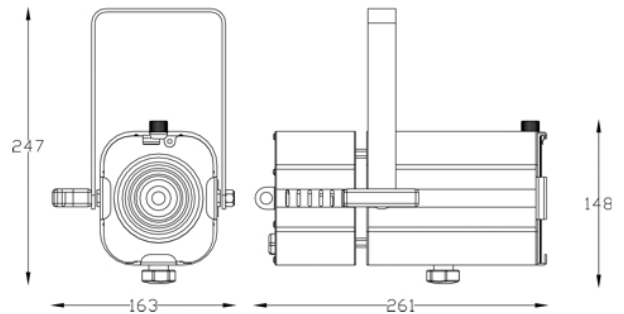

OPTICAL DATA

Number and type of LEDs	1 COB BRIDGELUX
Color temperature	3000 °K
CRI min.	90
Optics	13° - 88°

MECHANICAL DATA

Painting	BLACK WITH EPOXIDIC POWDER
Net weight	1.7 Kg
Cooling system	AUTOMATIC FAN ASSISTED WITH VARIABLE SPEED
Max noise level	0 - 16 db
Body	EXTRUDED ALUMINIUM AND STEEL SHEET
IP protection rate	IP20

FUNCTIONAL DATA

Working position	+/-90°
Max ambient temperature	35 °C
Thermal protection	ELECTRONIC
Colors and dimmer resolution	-
Stand-alone function	-
Control signal	-

**PHOTOMETRIC DATA at minimum zoom - allo zoom minimo**

13° For 50% of maximum illumination - Fino al 50% dell'illuminamento max

Dist. m	2	3	4	5	6	7	8	9
Lux	4658	2070	1164	745	518	380	291	230
Diam. m	0,5	0,8	1,0	1,3	1,5	1,8	2,0	2,3

22° For 10% of maximum illumination - Fino al 10% dell'illuminamento max

Dist. m	2	3	4	5	6	7	8	9
Lux	4658	2070	1164	745	518	380	291	230
Diam. m	0,8	1,2	1,6	2,0	2,4	2,8	3,3	3,7

PHOTOMETRIC DATA at maximum zoom - allo zoom massimo

68° For 50% of maximum illumination - Fino al 50% dell'illuminamento max